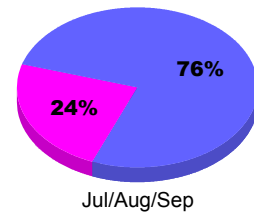

**Membership Results
2012-2013**

**Membership
2011-2012**

Month	Net Memb Goal	Actual New Memb	Actual Dropped Memb	Gain/Loss of Memb	Gain/Loss of Memb
Jul/Aug/Sep	30	17	-21	-4	-3
Totals	30	17	-21	-4	-3

Membership Results 2012-2013

Goal, New, Dropped, Gain/Loss

Comparison of Membership Gain/Loss

Current Year Compared to the Previous Year

Gender Comparison 2012-2013

Male Female