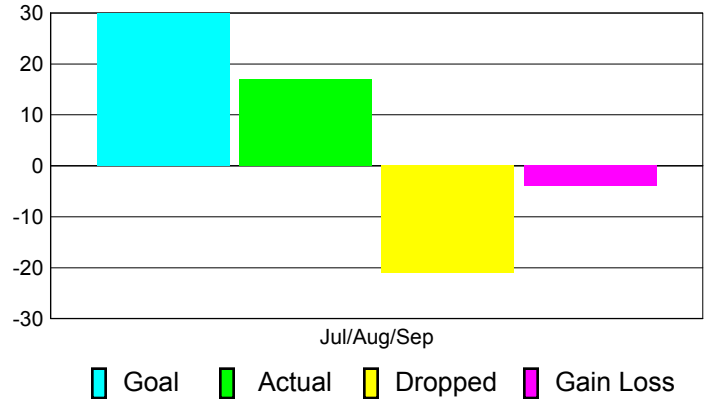

Membership Results 2012-2013

Goal, New, Dropped, Gain/Loss